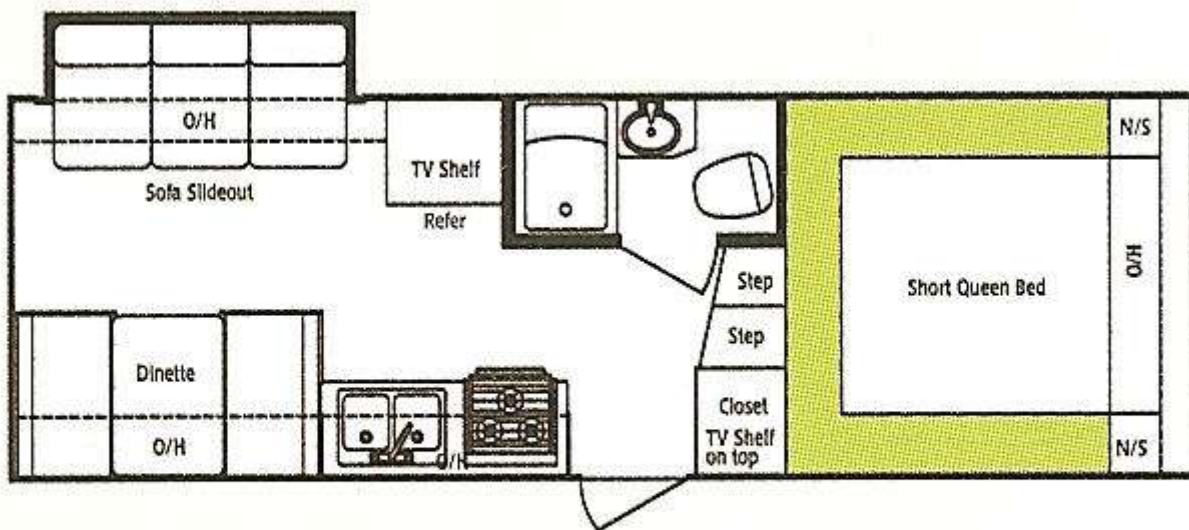

Bedroom

- Queen Bed
- Fully carpeted
- Large wardrobe
- 3 X Twin 13 Amp sockets
- Privacy curtain
- Bedside cabinets
- TV Aerial point
- Colour co-ordinated bedspread

Lounge

- Sofa slide out
- Deluxe window treatments with mini blinds
- AM/FM CD player
- 3 X Twin 13 Amp sockets
- TV point with aerial & signal booster & TV shelf
- Dining booth with under seat storage
- Real oak doors

Kitchen

- 3-Burner range with oven
- Micorwave
- Stove hood with extractor fan and light
- Twin sink bowls
- 4.5 cubic ft. fridge-freezer
- 6-Gallon hot water heater
- Sink cover
- 2 X 13 Amp twin sockets

Bathroom

- Thetford Toilet
- Mini bath with shower
- Vanity unit with mirror
- Large storage cupboard
- Extractor fan with roof vent
- Twin voltage shaver socket

RoadRunner F230 Specifications

Overall Length	23' 7.08m	Overall Width	7'6"
Exterior Height	9'6" + 12" for aircon	Interior Height	7'4"
Hitch Weight Axle Weight	618 lbs/280kg 3802 lbs/1722kg	Dry Weight	4420 lbs/2002kg
# of Axles	Double Dexter axles with Torflex suspension and four 12" brakes	Tyre Size	205x75x14"
Frame	Powder coated box frame with steel outriggers to support walls	Sidewalls	Aluminium frame clad with aluminium with glass fibre as a cost option
Floor	5/8 th " Plywood decking on a steel frame with carpet and vinyl coverings	Roof	One piece vinyl seamless roof with a 12 year warranty
Fresh Water	32 gal	Waste	Grey 36 gal, Black 33 gal
Insulation	Fibre glass wool to R7 specification	Battery	1 X 85 Amp leisure battery

Calder Leisure

Decor

Your RoadRunner fifth wheel can be supplied with four different varieties of decor, as shown below:

Mood Indigo

Vintage Earth

English Pewter

Rustic Spice

Floor Plans